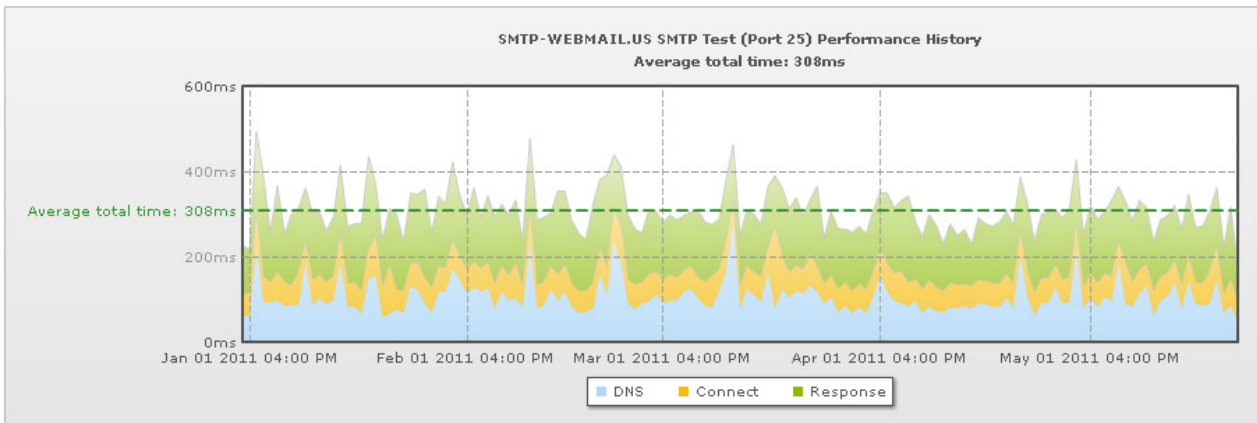

Performance Report

Uptime Report

[Website monitoring](#) by Hyperspin.

Name	: POP-WEBMAIL.US POP3 port 110
Status	: UP
Last Update	: 11:17 AM
Next Update	: 11:32 AM
Total Uptime	: 99.996%
Monitored Since	: May 31 2006

[Website monitoring](#) by Hyperspin.

Name	: SMTP-WEBMAIL.US SMTP port 25
Status	: UP
Last Update	: 11:16 AM
Next Update	: 11:31 AM
Total Uptime	: 99.993%
Monitored Since	: May 31 2006

[Website monitoring](#) by Hyperspin.

Name	: Webmail
Status	: UP
Last Update	: 11:21 AM
Next Update	: 11:36 AM
Total Uptime	: 99.983%
Monitored Since	: Feb 12 2008

Period	Uptime	Downtime	Outage
2011 Yearly Total	99.993%	15min	1
2011 Jun	100.000%	00min	0
2011 May	100.000%	00min	0
2011 Apr	100.000%	00min	0
2011 Mar	100.000%	00min	0
2011 Feb	100.000%	00min	0
2011 Jan	99.966%	15min	1
2010 Yearly Total	100.000%	00min	0
2010 Dec	100.000%	00min	0
2010 Nov	100.000%	00min	0
2010 Oct	100.000%	00min	0
2010 Sep	100.000%	00min	0
2010 Aug	100.000%	00min	0
2010 Jul	100.000%	00min	0
2010 Jun	100.000%	00min	0
2010 May	100.000%	00min	0
2010 Apr	100.000%	00min	0
2010 Mar	100.000%	00min	0
2010 Feb	100.000%	00min	0
2010 Jan	100.000%	00min	0