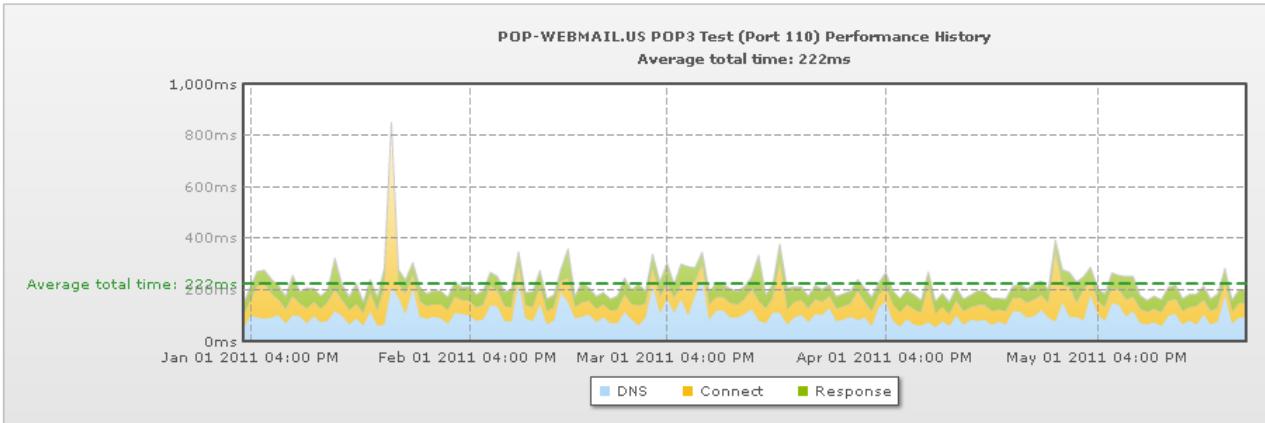

Performance Report

Uptime Report

[Website monitoring](#) by Hyperspin.

Name	: POP-WEBMAIL.US POP3 port 110
Status	: UP
Last Update	: 11:17 AM
Next Update	: 11:32 AM
Total Uptime	: 99.996%
Monitored Since	: May 31 2006

[Website monitoring](#) by Hyperspin.

Name	: SMTP-WEBMAIL.US SMTP port 25
Status	: UP
Last Update	: 11:16 AM
Next Update	: 11:31 AM
Total Uptime	: 99.993%
Monitored Since	: May 31 2006

[Website monitoring](#) by Hyperspin.

Name	: Webmail
Status	: UP
Last Update	: 11:21 AM
Next Update	: 11:36 AM
Total Uptime	: 99.983%
Monitored Since	: Feb 12 2008

Period	Uptime	Downtime	Outage
2011 Yearly Total	99.993%	15min	1
2011 Jun	100.000%	00min	0
2011 May	100.000%	00min	0
2011 Apr	100.000%	00min	0
2011 Mar	100.000%	00min	0
2011 Feb	100.000%	00min	0
2011 Jan	99.966%	15min	1
2010 Yearly Total	100.000%	00min	0
2010 Dec	100.000%	00min	0
2010 Nov	100.000%	00min	0
2010 Oct	100.000%	00min	0
2010 Sep	100.000%	00min	0
2010 Aug	100.000%	00min	0
2010 Jul	100.000%	00min	0
2010 Jun	100.000%	00min	0
2010 May	100.000%	00min	0
2010 Apr	100.000%	00min	0
2010 Mar	100.000%	00min	0
2010 Feb	100.000%	00min	0
2010 Jan	100.000%	00min	0