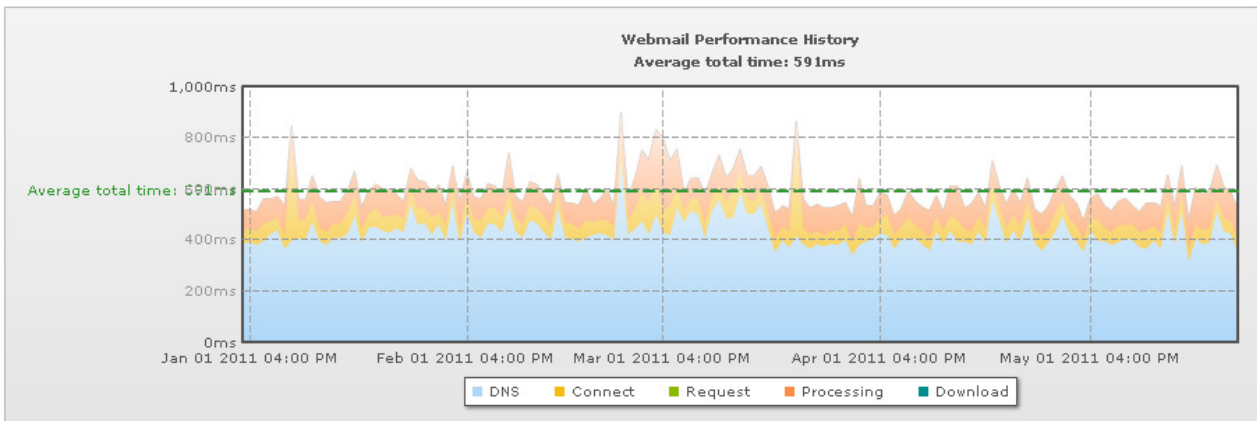

Performance Report

Uptime Report

[Website monitoring](#) by Hyperspin.

Name	: POP-WEBMAIL.US POP3 port 110
Status	: UP
Last Update	: 11:17 AM
Next Update	: 11:32 AM
Total Uptime	: 99.996%
Monitored Since	: May 31 2006

[Website monitoring](#) by Hyperspin.

Name	: SMTP-WEBMAIL.US SMTP port 25
Status	: UP
Last Update	: 11:16 AM
Next Update	: 11:31 AM
Total Uptime	: 99.993%
Monitored Since	: May 31 2006

[Website monitoring](#) by Hyperspin.

Name	: Webmail
Status	: UP
Last Update	: 11:21 AM
Next Update	: 11:36 AM
Total Uptime	: 99.983%
Monitored Since	: Feb 12 2008

Period	Uptime	Downtime	Outage
2011 Yearly Total	99.993%	15min	1
2011 Jun	100.000%	00min	0
2011 May	100.000%	00min	0
2011 Apr	100.000%	00min	0
2011 Mar	100.000%	00min	0
2011 Feb	100.000%	00min	0
2011 Jan	99.966%	15min	1
2010 Yearly Total	100.000%	00min	0
2010 Dec	100.000%	00min	0
2010 Nov	100.000%	00min	0
2010 Oct	100.000%	00min	0
2010 Sep	100.000%	00min	0
2010 Aug	100.000%	00min	0
2010 Jul	100.000%	00min	0
2010 Jun	100.000%	00min	0
2010 May	100.000%	00min	0
2010 Apr	100.000%	00min	0
2010 Mar	100.000%	00min	0
2010 Feb	100.000%	00min	0
2010 Jan	100.000%	00min	0