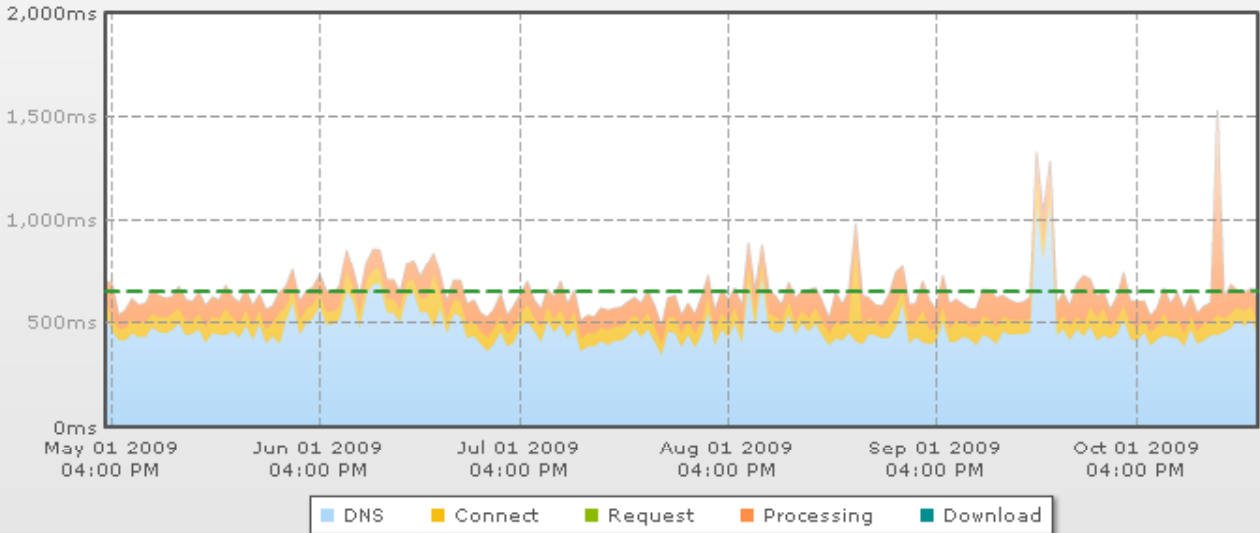

**Webmail Performance History**  
Average total time: 654ms

**POP-WEEMAIL.US (pop.emailsrvr.com) POP3 Test (Port 110) Performance History**  
Average total time: 219ms

**SMTP-WEEMAIL.US (smtp.emailsrvr.com) SMTP Test (Port 25) Performance History**  
Average total time: 386ms