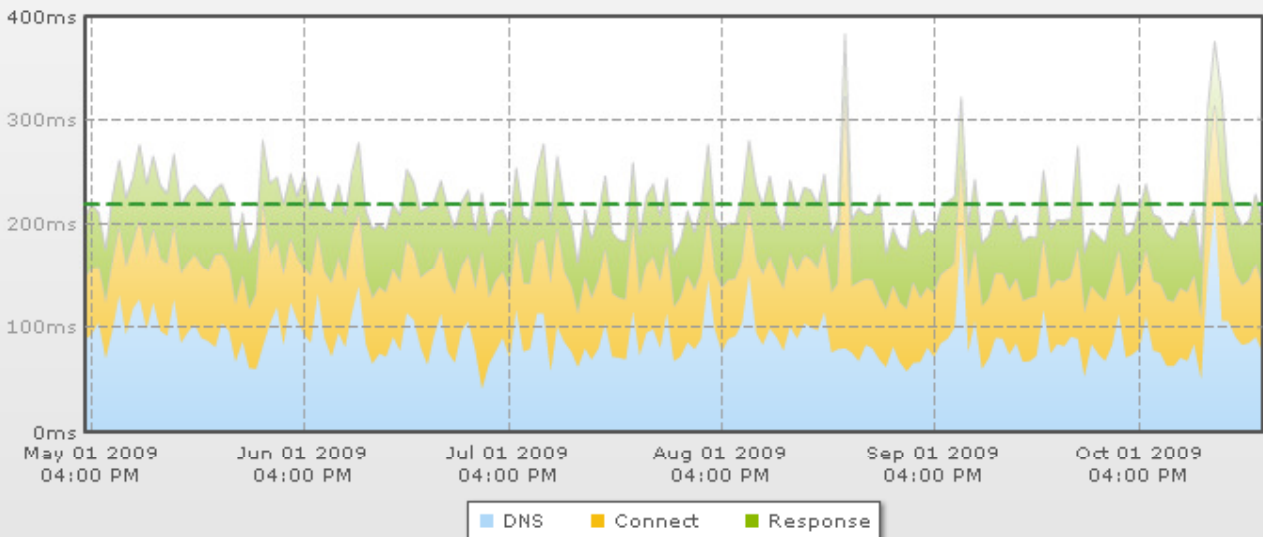

**Webmail Performance History**  
Average total time: 654ms

**POP-WEEMAIL.US (pop.emailsrvr.com) POP3 Test (Port 110) Performance History**  
Average total time: 219ms

**SMTP-WEEMAIL.US (smtp.emailsrvr.com) SMTP Test (Port 25) Performance History**  
Average total time: 386ms