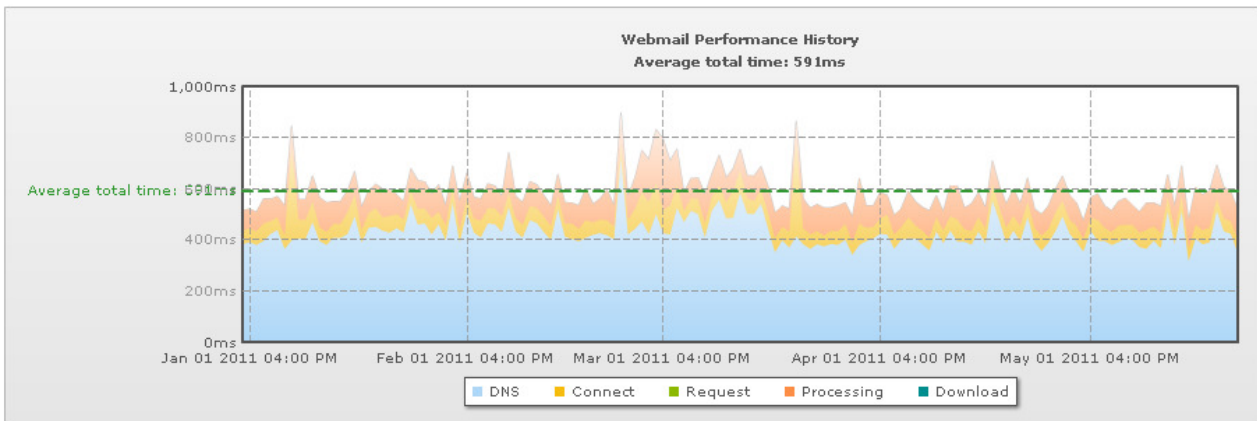

# Uptime Report

[Website monitoring](#) by Hyperspin.

Name	: POP-WEBMAIL.US POP3 port 110
Status	: <span style="background-color: green; color: white;">UP</span>
Last Update	: 11:17 AM
Next Update	: 11:32 AM
Total Uptime	: 99.996%
Monitored Since	: May 31 2006