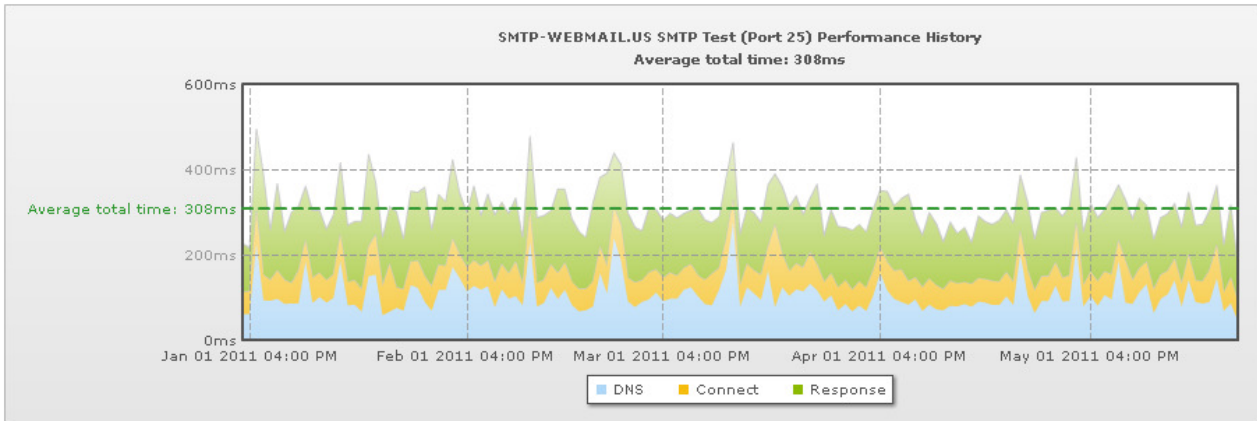

# Uptime Report

[Website monitoring](#) by Hyperspin.

Name	: POP-WEBMAIL.US POP3 port 110
Status	: <span style="background-color: green; color: white;">UP</span>
Last Update	: 11:17 AM
Next Update	: 11:32 AM
Total Uptime	: 99.996%
Monitored Since	: May 31 2006