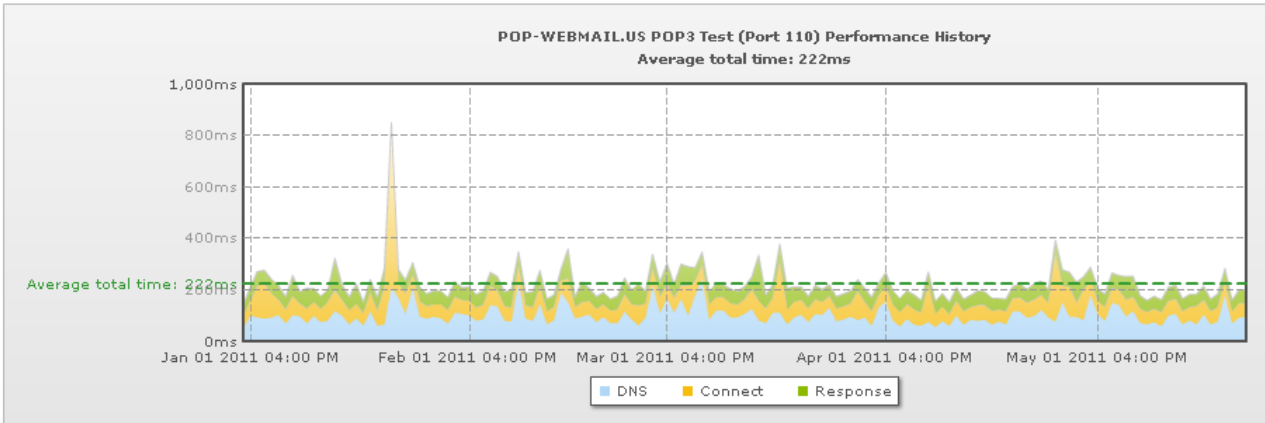

# Uptime Report

[Website monitoring](#) by Hyperspin.

Name	: POP-WEBMAIL.US POP3 port 110
Status	: <span style="background-color: green; color: white;">UP</span>
Last Update	: 11:17 AM
Next Update	: 11:32 AM
Total Uptime	: 99.996%
Monitored Since	: May 31 2006