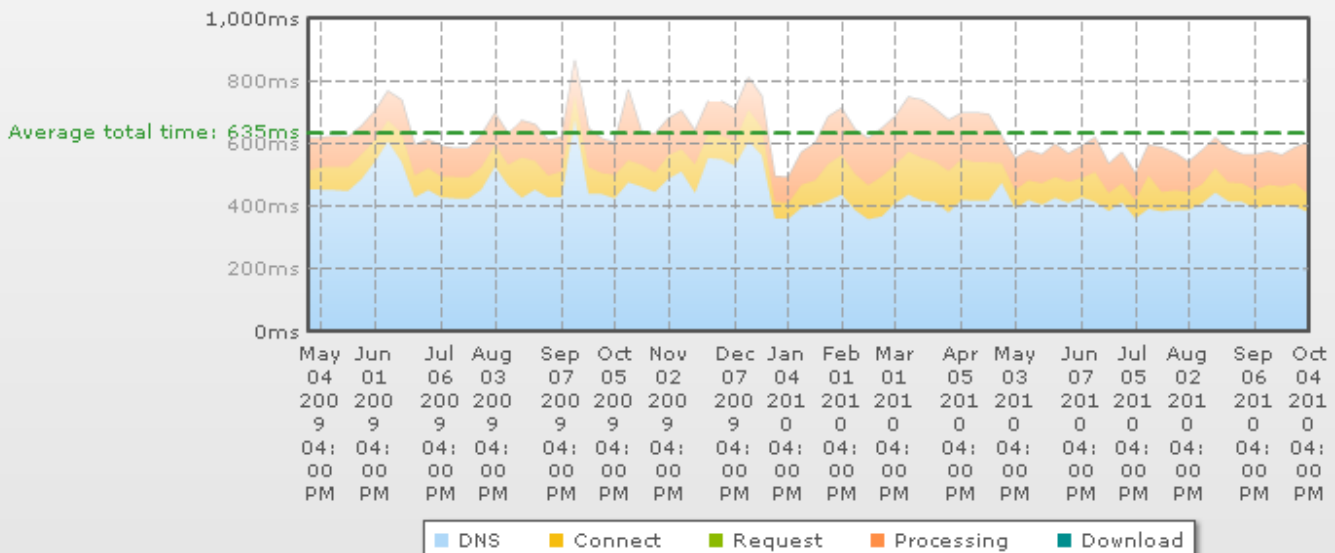

Webmail Performance History
Average total time: 635ms