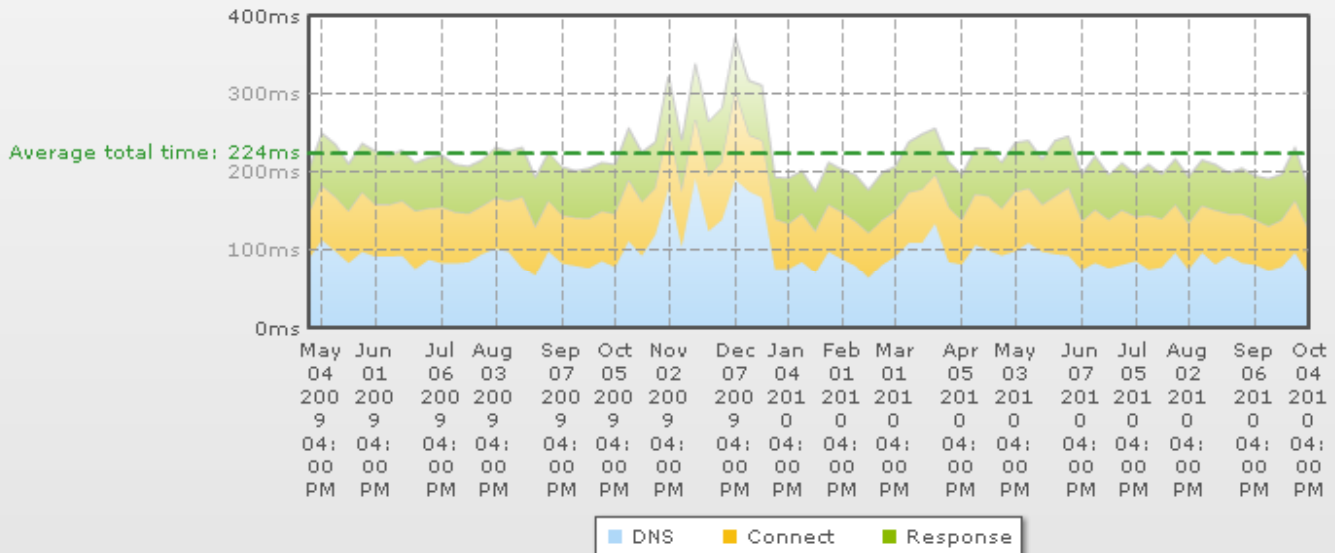

POP-WEBMAIL.US (pop.emailsrvr.com) POP3 Test (Port 110) Performance History
Average total time: 224ms

SMTP-WEBMAIL.US (smtp.emailsrvr.com) SMTP Test (Port 25) Performance History
Average total time: 364ms

Definition of Performance Metrics

Test Type	Performance Metrics	
Website Test, HTTP Test, HTTPS Test	DNS	The time required to resolve a Fully Qualified Domain Name (FQDN) into an IP address. If you stated an IP address as the destination, then this value will be 0.
	Connect	The time required to establish a TCP connection.
	Request	The time required to send a request.
	Processing	The duration from sending the request to receiving the first byte of response. This gives an indication of the processing time or responsiveness of the website/server/service.
TCP Port Test	Download	The time required to download the entire response from the first byte till the last byte. This gives an indication of the bandwidth available.
	DNS	The time required to resolve a Fully Qualified Domain Name (FQDN) into an IP address. If you stated an IP address as the destination, then this value will be 0.
	Connect	The time required to establish a TCP connection.
	Response	The time required to receive a response.
Ping Test	RTT	The time required to send a packet to the destination and receive a reply.
	Packet Loss	Failure of one or more transmitted packets to arrive at the destination.