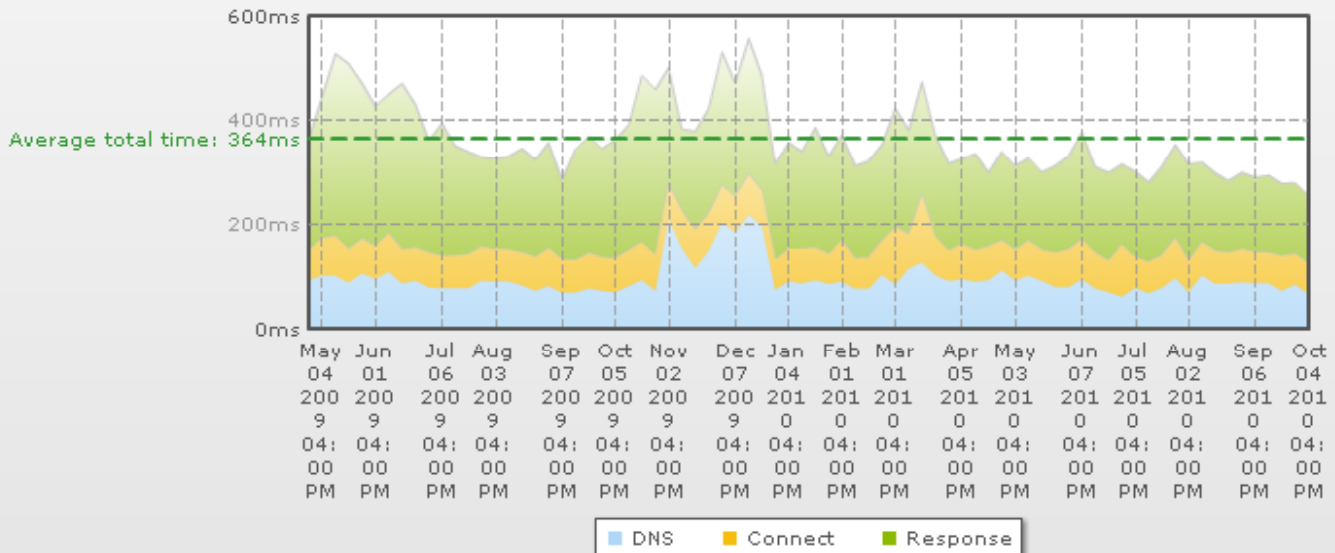

POP-WEBMAIL.US (pop.emailsrvr.com) POP3 Test (Port 110) Performance History
Average total time: 224ms

SMTP-WEBMAIL.US (smtp.emailsrvr.com) SMTP Test (Port 25) Performance History
Average total time: 364ms

Definition of Performance Metrics

Test Type	Performance Metrics	
Website Test, HTTP Test, HTTPS Test	DNS	The time required to resolve a Fully Qualified Domain Name (FQDN) into an IP address. If you stated an IP address as the destination, then this value will be 0.
	Connect	The time required to establish a TCP connection.
	Request	The time required to send a request.
	Processing	The duration from sending the request to receiving the first byte of response. This gives an indication of the processing time or responsiveness of the website/server/service.
TCP Port Test	Download	The time required to download the entire response from the first byte till the last byte. This gives an indication of the bandwidth available.
	DNS	The time required to resolve a Fully Qualified Domain Name (FQDN) into an IP address. If you stated an IP address as the destination, then this value will be 0.
	Connect	The time required to establish a TCP connection.
	Response	The time required to receive a response.
Ping Test	RTT	The time required to send a packet to the destination and receive a reply.
	Packet Loss	Failure of one or more transmitted packets to arrive at the destination.