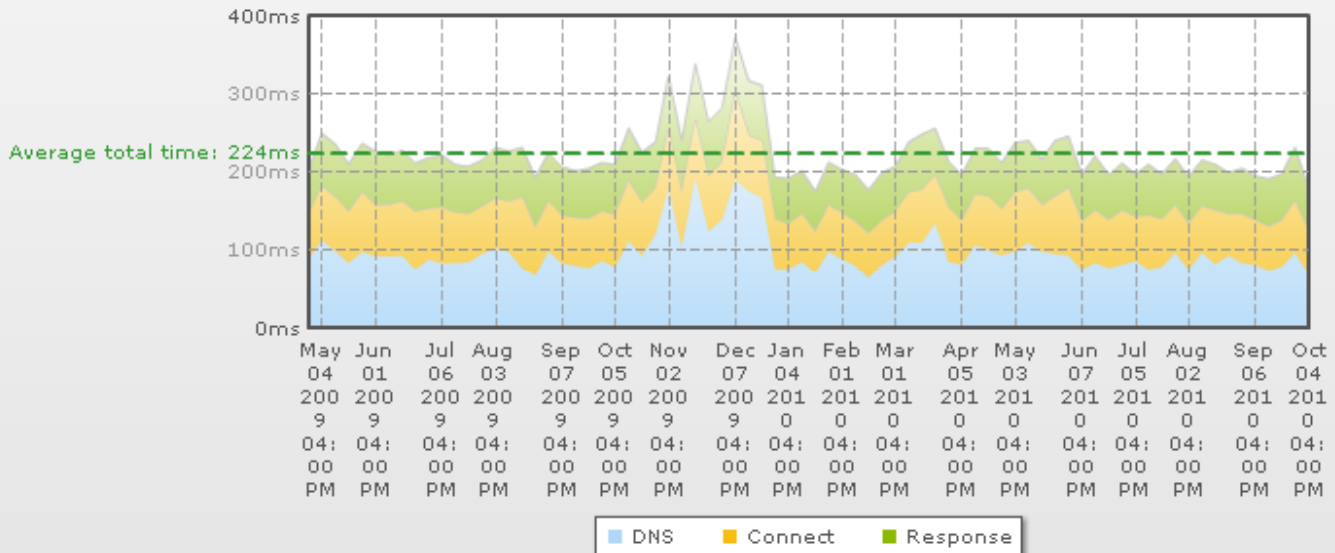

POP-WEBMAIL.US (pop.emailsrvr.com) POP3 Test (Port 110) Performance History
Average total time: 224ms

SMTP-WEBMAIL.US (smtp.emailsrvr.com) SMTP Test (Port 25) Performance History
Average total time: 364ms

Definition of Performance Metrics

Test Type	Performance Metrics	
Website Test, HTTP Test, HTTPS Test	DNS	The time required to resolve a Fully Qualified Domain Name (FQDN) into an IP address. If you stated an IP address as the destination, then this value will be 0.
	Connect	The time required to establish a TCP connection.
	Request	The time required to send a request.
	Processing	The duration from sending the request to receiving the first byte of response. This gives an indication of the processing time or responsiveness of the website/server/service.
	Download	The time required to download the entire response from the first byte till the last byte. This gives an indication of the bandwidth available.
TCP Port Test	DNS	The time required to resolve a Fully Qualified Domain Name (FQDN) into an IP address. If you stated an IP address as the destination, then this value will be 0.
	Connect	The time required to establish a TCP connection.
	Response	The time required to receive a response.
Ping Test	RTT	The time required to send a packet to the destination and receive a reply.
	Packet Loss	Failure of one or more transmitted packets to arrive at the destination.