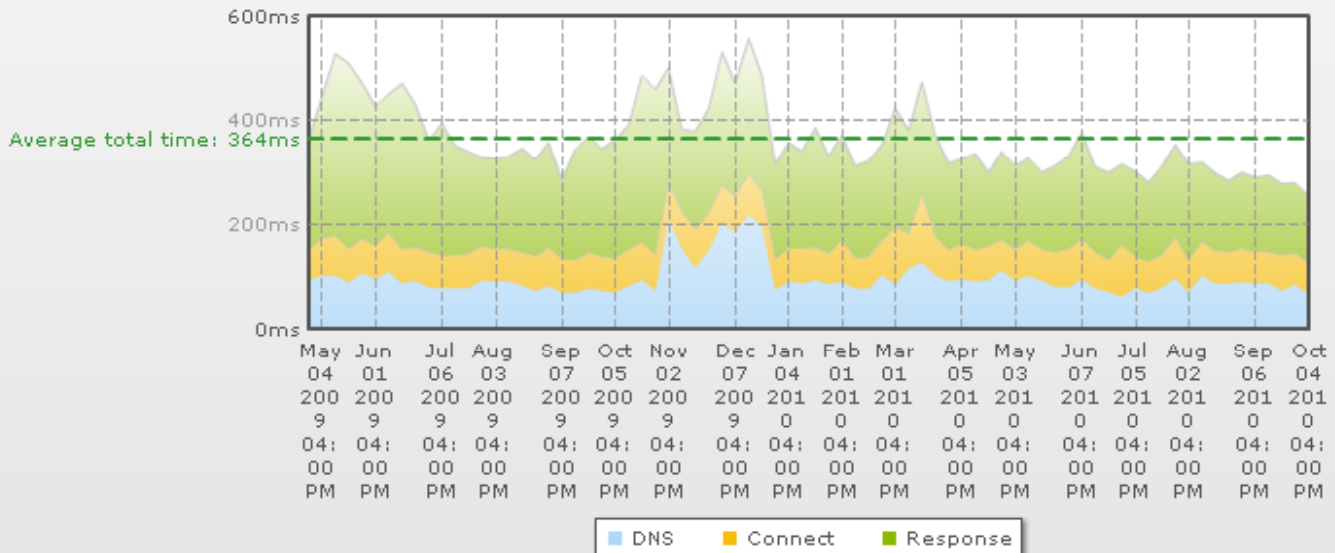

POP-WEBMAIL.US (pop.emailsrvr.com) POP3 Test (Port 110) Performance History
Average total time: 224ms

SMTP-WEBMAIL.US (smtp.emailsrvr.com) SMTP Test (Port 25) Performance History
Average total time: 364ms

Definition of Performance Metrics

Test Type	Performance Metrics	
Website Test, HTTP Test, HTTPS Test	DNS	The time required to resolve a Fully Qualified Domain Name (FQDN) into an IP address. If you stated an IP address as the destination, then this value will be 0.
	Connect	The time required to establish a TCP connection.
	Request	The time required to send a request.
	Processing	The duration from sending the request to receiving the first byte of response. This gives an indication of the processing time or responsiveness of the website/server/service.
	Download	The time required to download the entire response from the first byte till the last byte. This gives an indication of the bandwidth available.
TCP Port Test	DNS	The time required to resolve a Fully Qualified Domain Name (FQDN) into an IP address. If you stated an IP address as the destination, then this value will be 0.
	Connect	The time required to establish a TCP connection.
	Response	The time required to receive a response.
Ping Test	RTT	The time required to send a packet to the destination and receive a reply.
	Packet Loss	Failure of one or more transmitted packets to arrive at the destination.