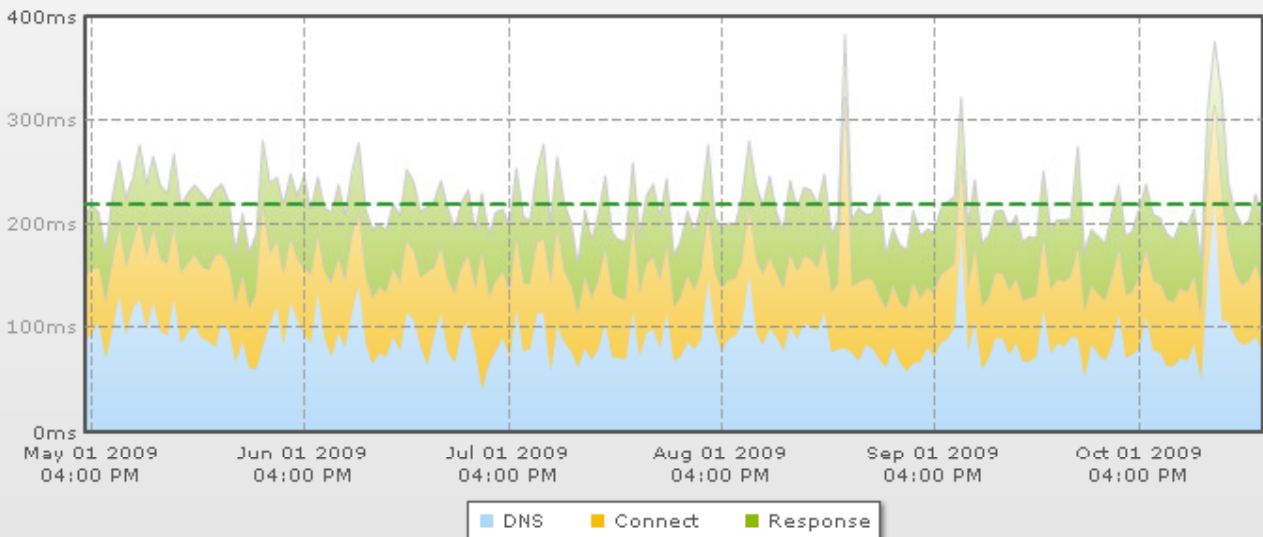

Webmail Performance History
Average total time: 654ms

POP-WEEMAIL.US (pop.emailsrvr.com) POP3 Test (Port 110) Performance History
Average total time: 219ms

SMTP-WEEMAIL.US (smtp.emailsrvr.com) SMTP Test (Port 25) Performance History
Average total time: 386ms