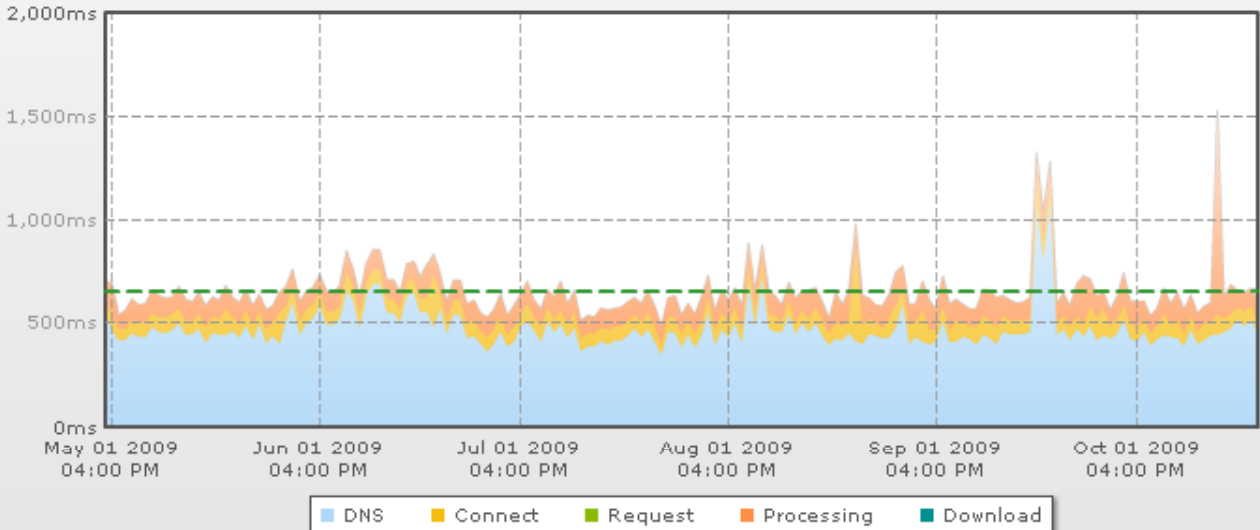

Webmail Performance History
Average total time: 654ms

POP-WEEMAIL.US (pop.emailsrvr.com) POP3 Test (Port 110) Performance History
Average total time: 219ms

SMTP-WEEMAIL.US (smtp.emailsrvr.com) SMTP Test (Port 25) Performance History
Average total time: 386ms